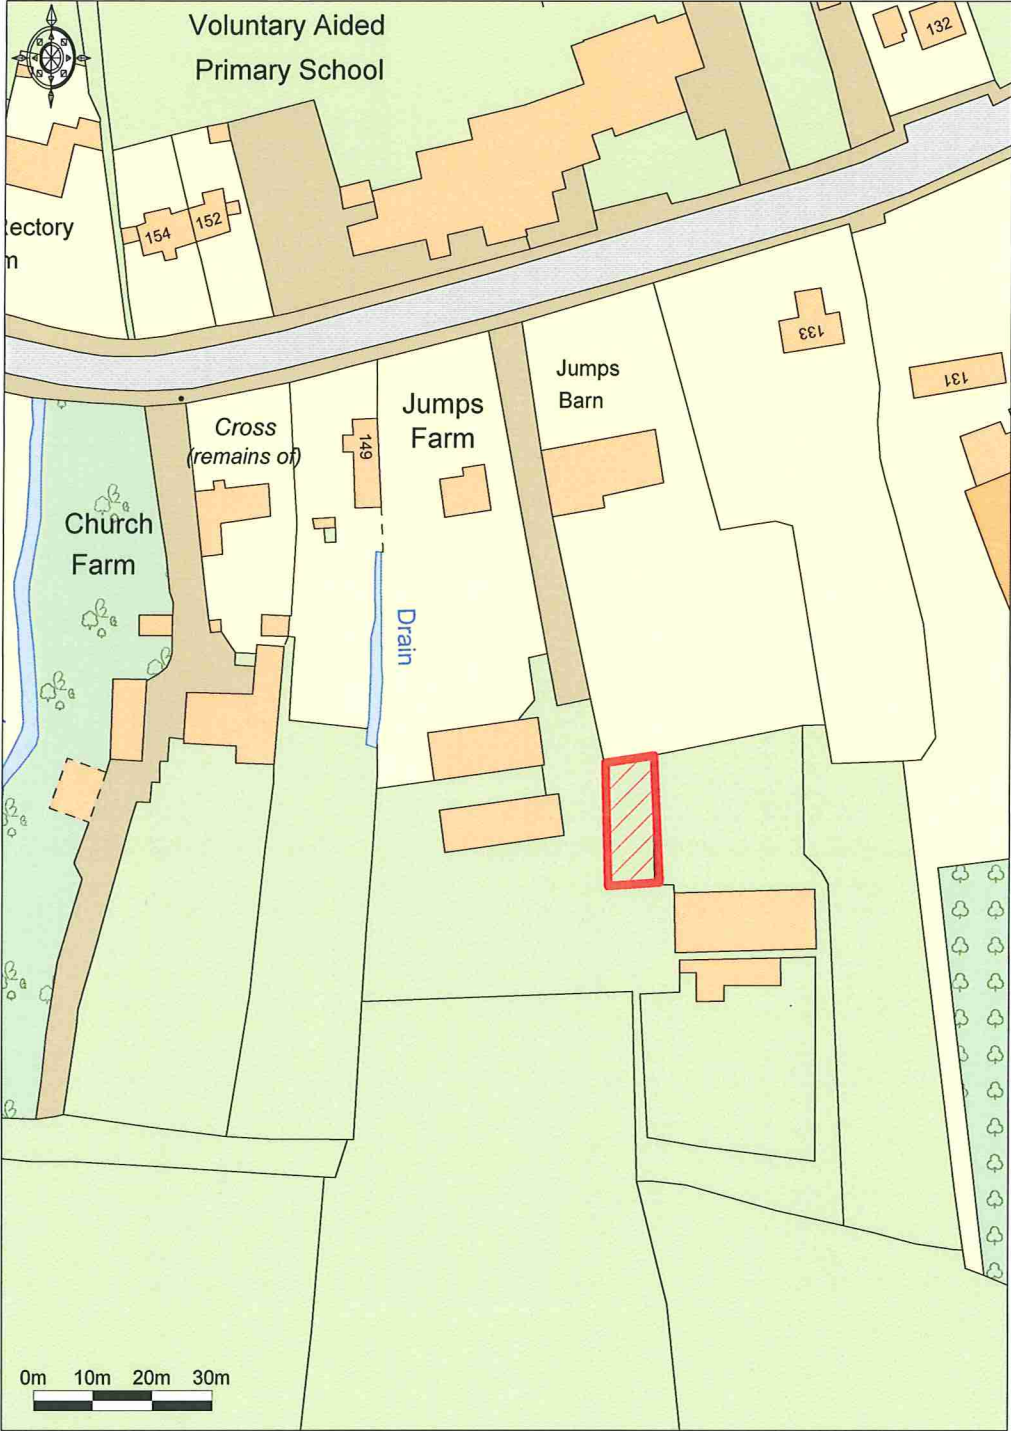

Extended Parking Area Hatched in Red

Plan Ref: 1944-5